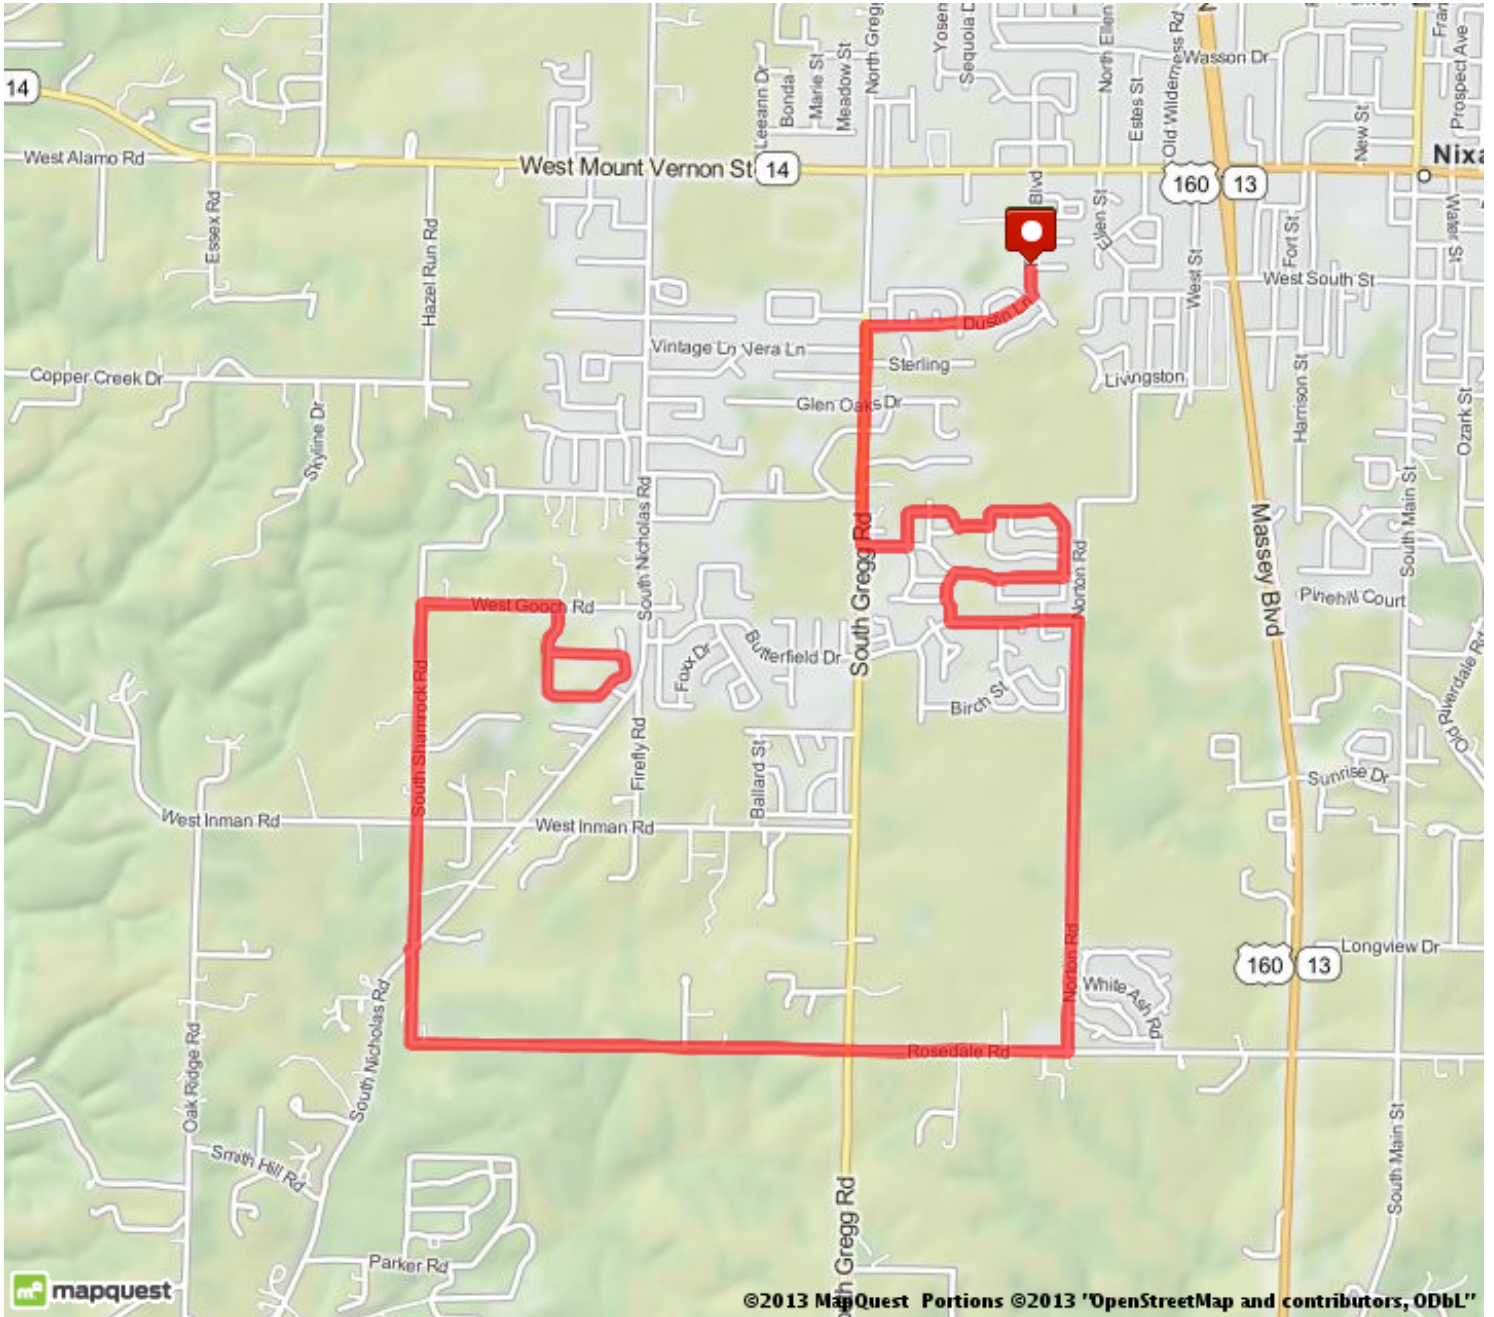

Azalea Half Marathon Course
 Distance: 13.16 mi
 Elevation: 190.29 ft (Max: 1,345.14 ft)

Gardens at Woodfield Nixa, MO

mapmyrun

	Head south on Truman Blvd	0 mi (+0 mi)
	Continue onto Heather Glen Rd	0 mi (+0.06 mi)
	Turn right toward Dustin Ln	0.06 mi (+0.19 mi)
	Continue straight onto Dustin Ln	0.25 mi (+0.21 mi)
	Head west on Dustin Ln toward S Gregg Rd	0.46 mi (+0 mi)
	Turn left onto S Gregg Rd Destination will be on the right	0.46 mi (+0.51 mi)
	Head east (left) on Pembroke Ave toward Pinehurst St	0.97 mi (+0.1 mi)
	Head east on W Pembroke Ave toward Pinehurst St	1.07 mi (+0 mi)
	Turn left onto Pinehurst St	1.08 mi (+0.08 mi)
	Pinehurst St turns right and becomes W Cambridge Ave	1.15 mi (+0.1 mi)
	Head southeast on W Cambridge Ave toward Linwood Ave	1.25 mi (+0.04 mi)
	Turn left onto Linwood Ave	1.29 mi (+0.07 mi)
	Head east on Linwood Ave toward Fellows Dr	1.36 mi (+0 mi)
	Turn left onto Fellows Dr	1.36 mi (+0.17 mi)
	Continue onto S Hackberry Ave Destination will be on the right	1.53 mi (+0 mi)
	Head southeast on S Hackberry Ave toward W linwood St	1.54 mi (+0.11 mi)
	Head south on S Hackberry Ave toward W Pembroke Ave	1.65 mi (+0.05 mi)
	Head west (Right) on W Pembroke Ave toward Hickory	1.7 mi (+0.25 mi)
	Turn left onto Mulberry Ln	1.96 mi (+0 mi)
	Head southwest on Mulberry Ln toward Crestwick St	1.96 mi (+0.12 mi)
	Head east on Butterfield Dr toward Hickory Ln	2.08 mi (+0.29 mi)
	Head east (left) on Butterfield Dr toward S Norton Rd	2.37 mi (+0 mi)
	Turn right onto S Norton Rd Destination will be on the left	2.37 mi (+0.33 mi)

 Continue straight onto Heather Glen Rd 13.15 mi (+0.02 mi)

 Destination 13.16 mi (+0 mi)

MapMyRun • <http://mapmyrun.com/routes/view/248909257>