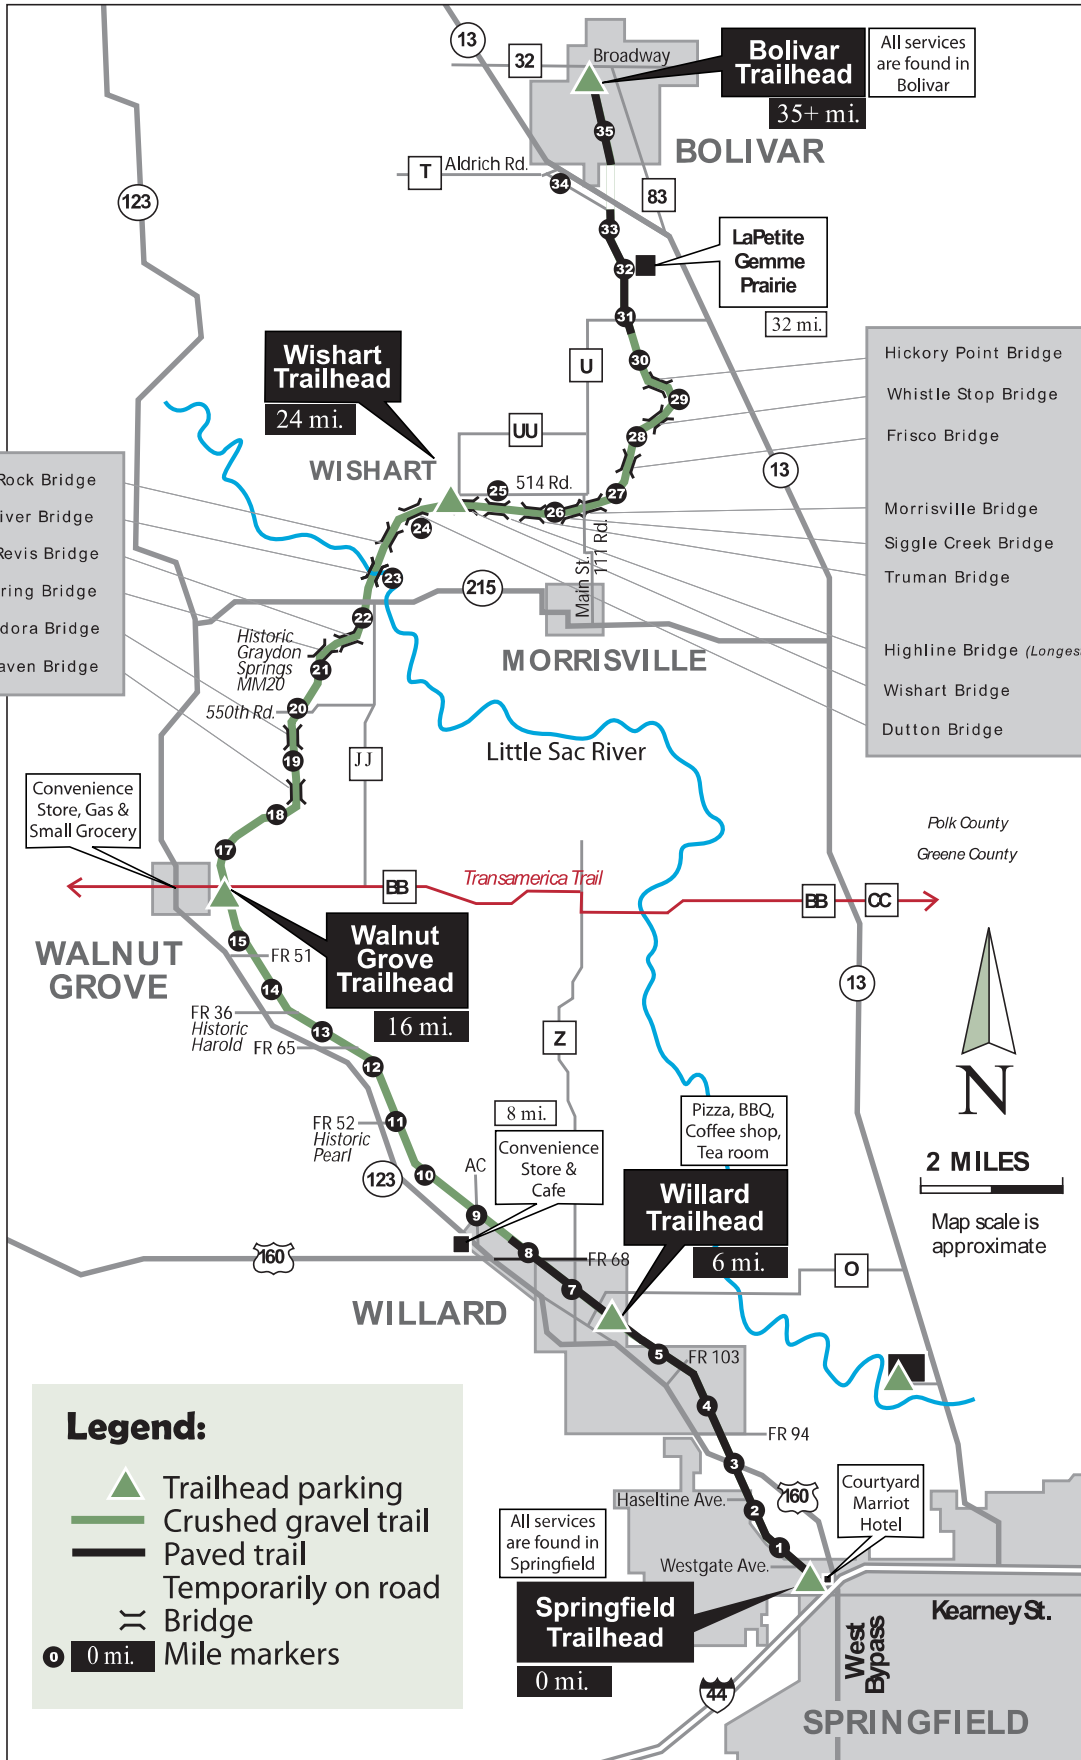

A premier National Recreation Trail in the Ozarks

FRISCO HIGHLINE TRAIL

35 miles connecting Bolivar and Springfield, Missouri!

Legend:

- Trailhead parking
- Crushed gravel trail
- Paved trail
- Temporarily on road
- Bridge
- 0 mi. Mile markers

For more info on the Frisco Highline Trail, go to www.friscohighlinetrail.org