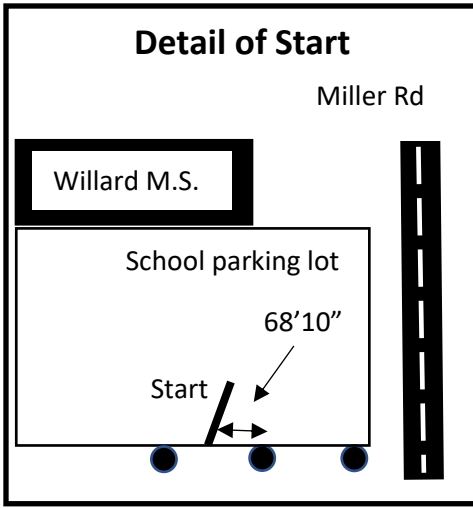

Official Route of the  
**Frisco Highline 25K**

205 Miller Rd,  
Willard, MO 65781

*measured by Richard Johnson on  
4/22/2022*

[richardjohnson@missouristate.edu](mailto:richardjohnson@missouristate.edu)

Shortest possible route used to  
measure this course, no restrictions.

Map not to scale

**List of Points as Measured**

(all marked with nail/washer and orange paint)

**Start:** On south end of parking lot, 68'10"  
west of center of 2<sup>nd</sup> light pole west of  
Miller Rd

**Finish:** On trail, 178' 8" SW of S end of first  
bridge NE of S 77<sup>th</sup> Rd