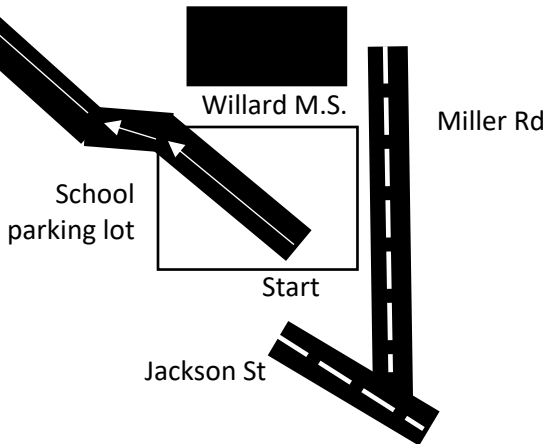

Official Route of the  
**Frisco Highline 25K**

205 Miller Rd,  
Willard, MO 65781

*measured by Richard Johnson on  
4/22/2022*

[richardjohnson@missouristate.edu](mailto:richardjohnson@missouristate.edu)

Shortest possible route used to  
measure this course, no restrictions.

Map not to scale

**List of Points as Measured**

(all marked with nail/washer and orange paint)

**Start:** On south end of parking lot, 68'10"  
west of center of 2<sup>nd</sup> light pole west of  
Miller Rd

**Finish:** On trail, 178' 8" SW of S end of first  
bridge NE of S 77<sup>th</sup> Rd