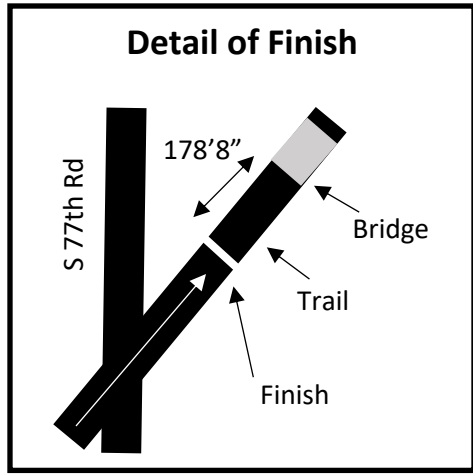

Official Route of the  
**Frisco Highline 25K**

205 Miller Rd,  
Willard, MO 65781

*measured by Richard Johnson on  
4/22/2022*

[richardjohnson@missouristate.edu](mailto:richardjohnson@missouristate.edu)

Shortest possible route used to  
measure this course, no restrictions.

Map not to scale

**List of Points as Measured**

(all marked with nail/washer and orange paint)

**Start:** On south end of parking lot, 68'10"  
west of center of 2<sup>nd</sup> light pole west of  
Miller Rd

**Finish:** On trail, 178' 8" SW of S end of first  
bridge NE of S 77<sup>th</sup> Rd