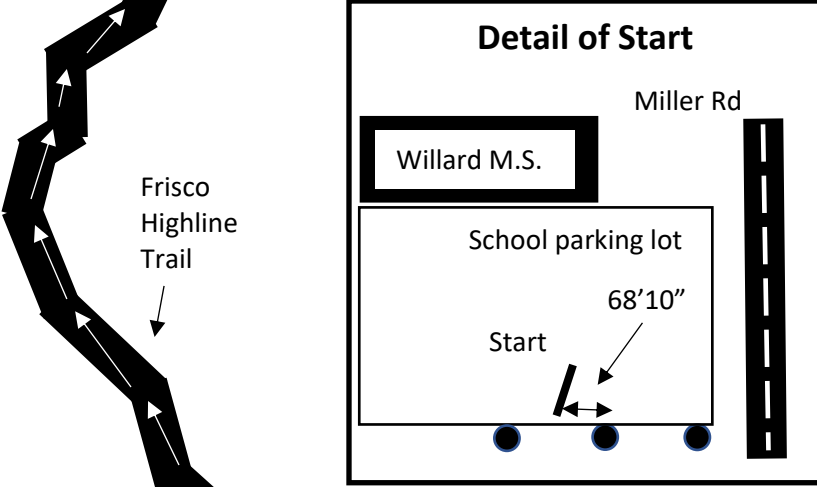

Official Route of the
Frisco Highline 25 Mile

205 Miller Rd,
 Willard, MO 65781

*measured by Richard Johnson on
 4/22/2022*

richardjohnson@missouristate.edu

Shortest possible route used to
 measure this course, no restrictions.

Map not to scale

List of Points as Measured

(all marked with nail/washer and orange paint)

Start: On south end of parking lot, 68'10"
 west of center of 2nd light pole west of
 Miller Rd

Finish: On trail, 742' 11" SE of center of
 center post in trail just S of U Hwy