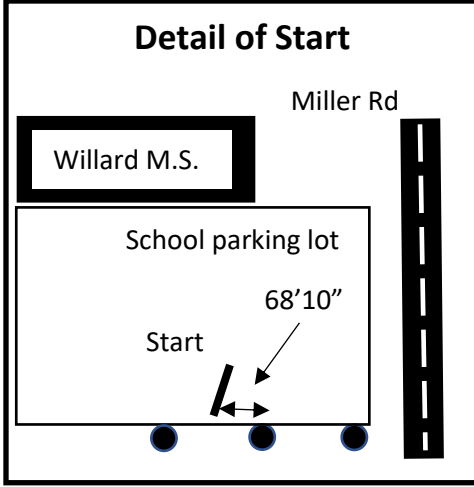

Official Route of the
Frisco Highline 25 Mile

205 Miller Rd,
 Willard, MO 65781

*measured by Richard Johnson on
 4/22/2022*

richardjohnson@missouristate.edu

Shortest possible route used to
 measure this course, no restrictions.

Map not to scale

List of Points as Measured

(all marked with nail/washer and orange paint)

Start: On south end of parking lot, 68'10"
 west of center of 2nd light pole west of
 Miller Rd

Finish: On trail, 742' 11" SE of center of
 center post in trail just S of U Hwy