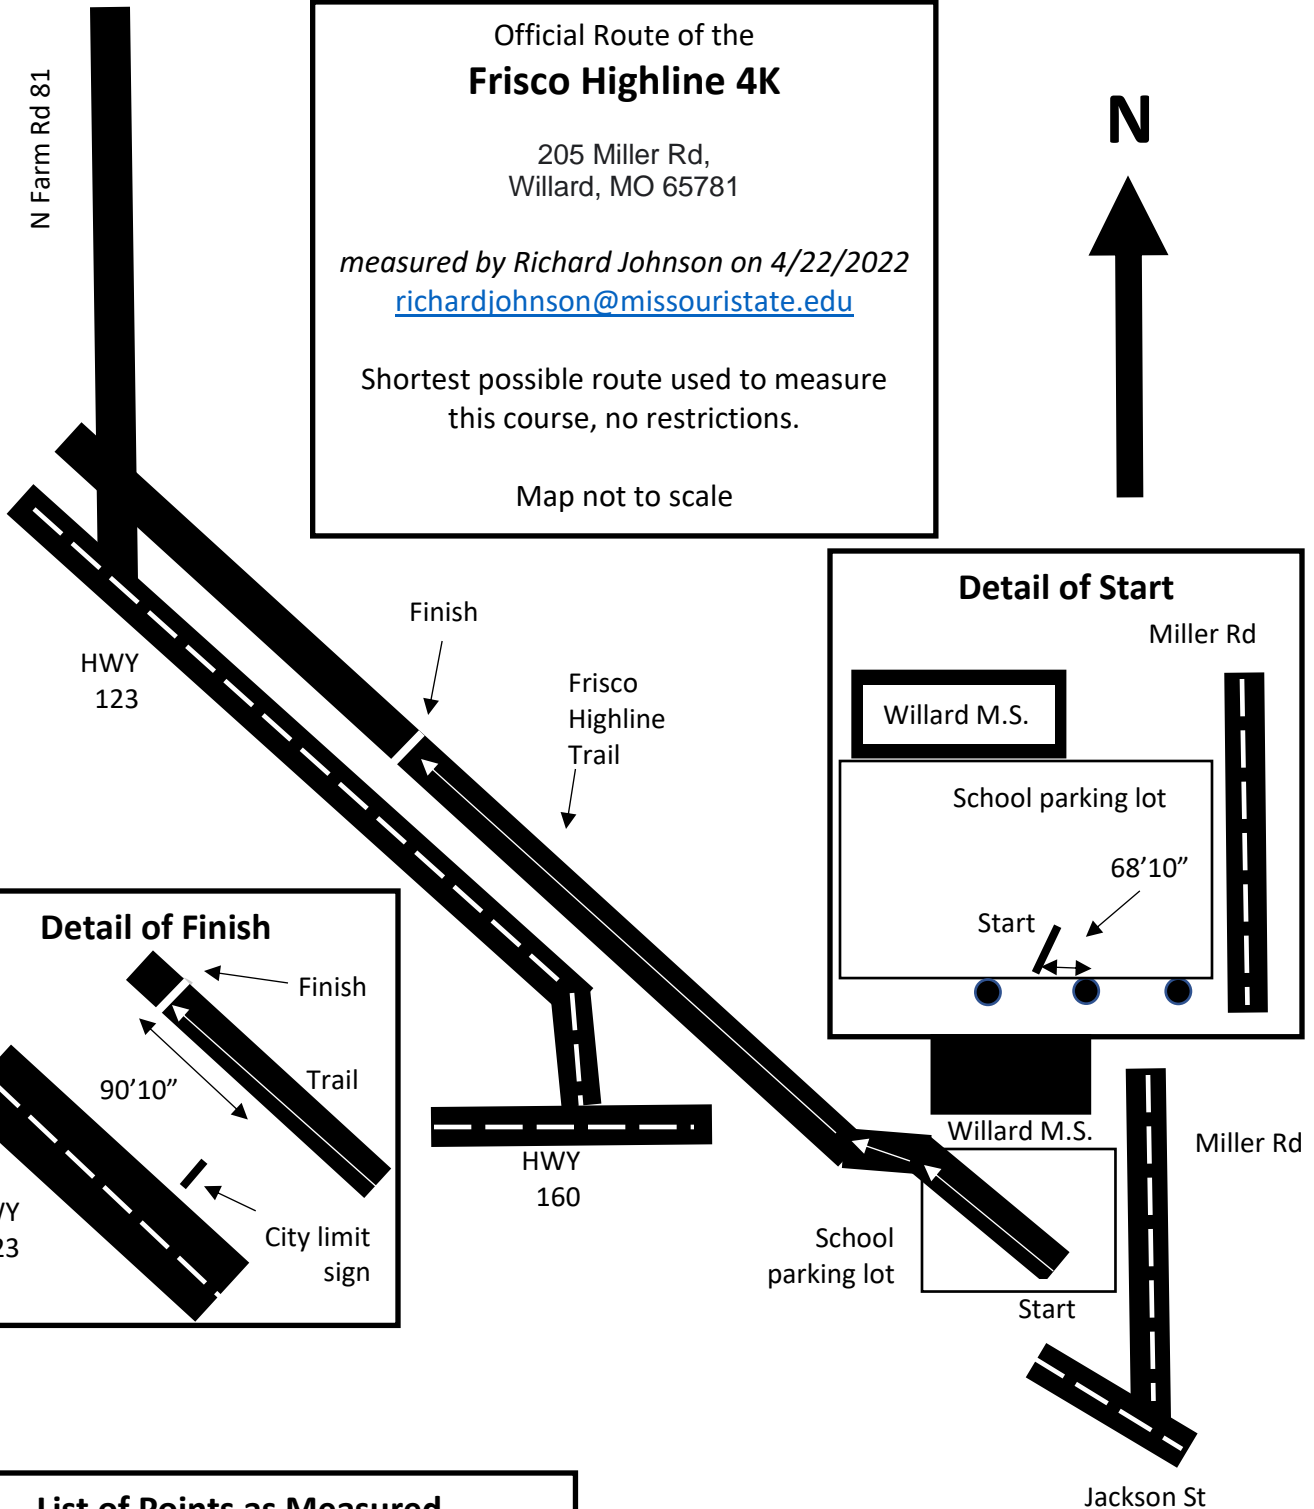

Official Route of the
Frisco Highline 4K

205 Miller Rd,
Willard, MO 65781

measured by Richard Johnson on 4/22/2022

richardjohnson@missouristate.edu

Shortest possible route used to measure
this course, no restrictions.

Map not to scale

N

N Farm Rd 81

Detail of Start

Miller Rd

Willard M.S.

School parking lot

68'10"

Start

Willard M.S.

Miller Rd

School
parking lot

Start

Jackson St

Detail of Finish

Finish

Trail

90'10"

HWY
123

City limit
sign

List of Points as Measured

(all marked with nail/washer and orange paint)

Start: On south end of parking lot, 68'10" west
of center of 2nd light pole west of Miller Rd

Finish: On trail, 90' 10" NW of center of Willard
city limit sign on HWY 123 SE of N Farm Rd 81