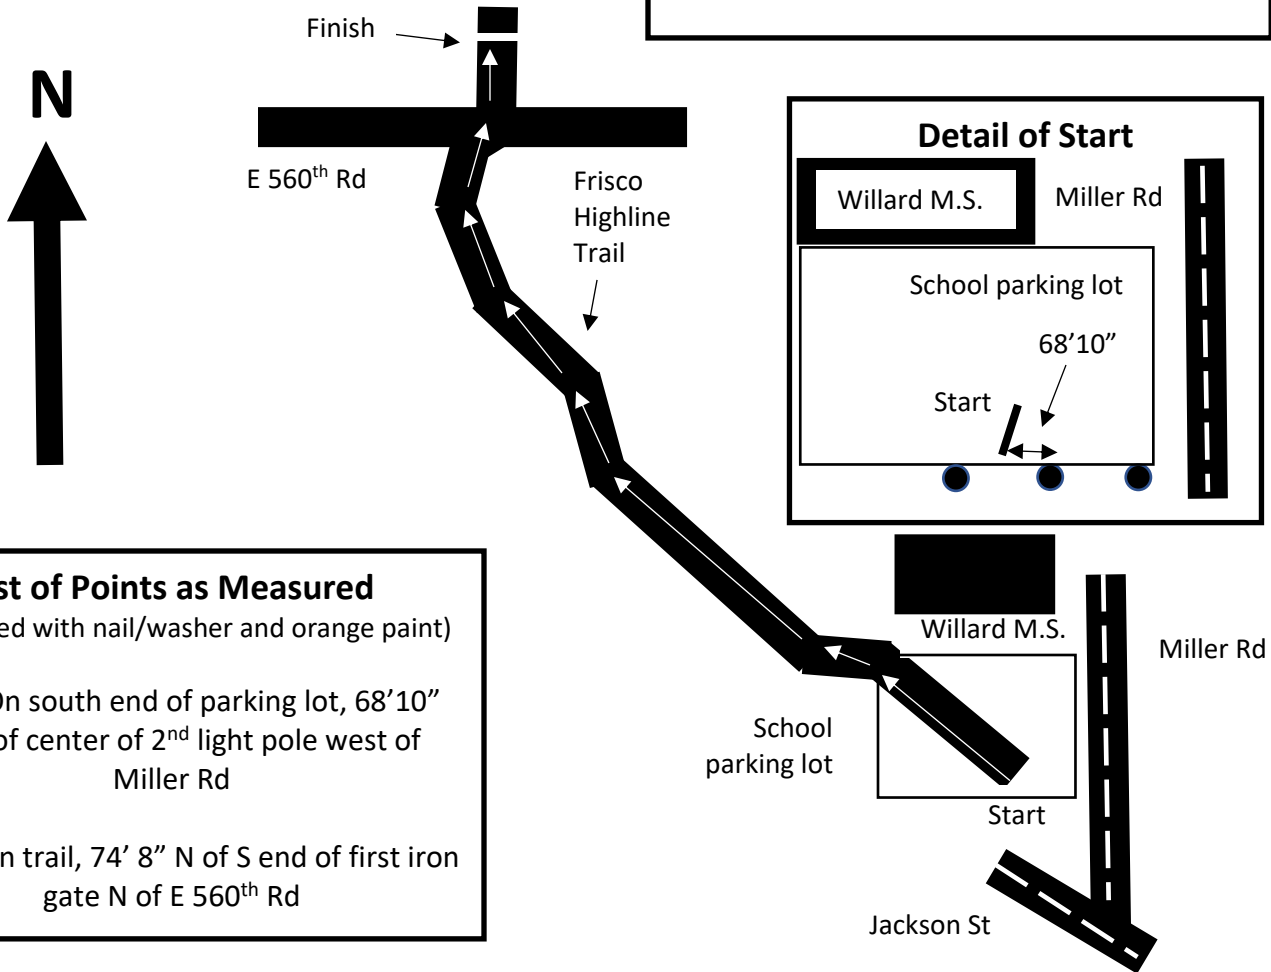

Official Route of the
Frisco Highline Half Marathon
(21.0975 km)

205 Miller Rd,
 Willard, MO 65781

measured by Richard Johnson on 4/22/2022
richardjohnson@missouristate.edu

Shortest possible route used to measure
 this course, no restrictions.

List of Points as Measured

(all marked with nail/washer and orange paint)

Start: On south end of parking lot, 68'10" west of center of 2nd light pole west of Miller Rd

Finish: On trail, 74' 8" N of S end of first iron gate N of E 560th Rd