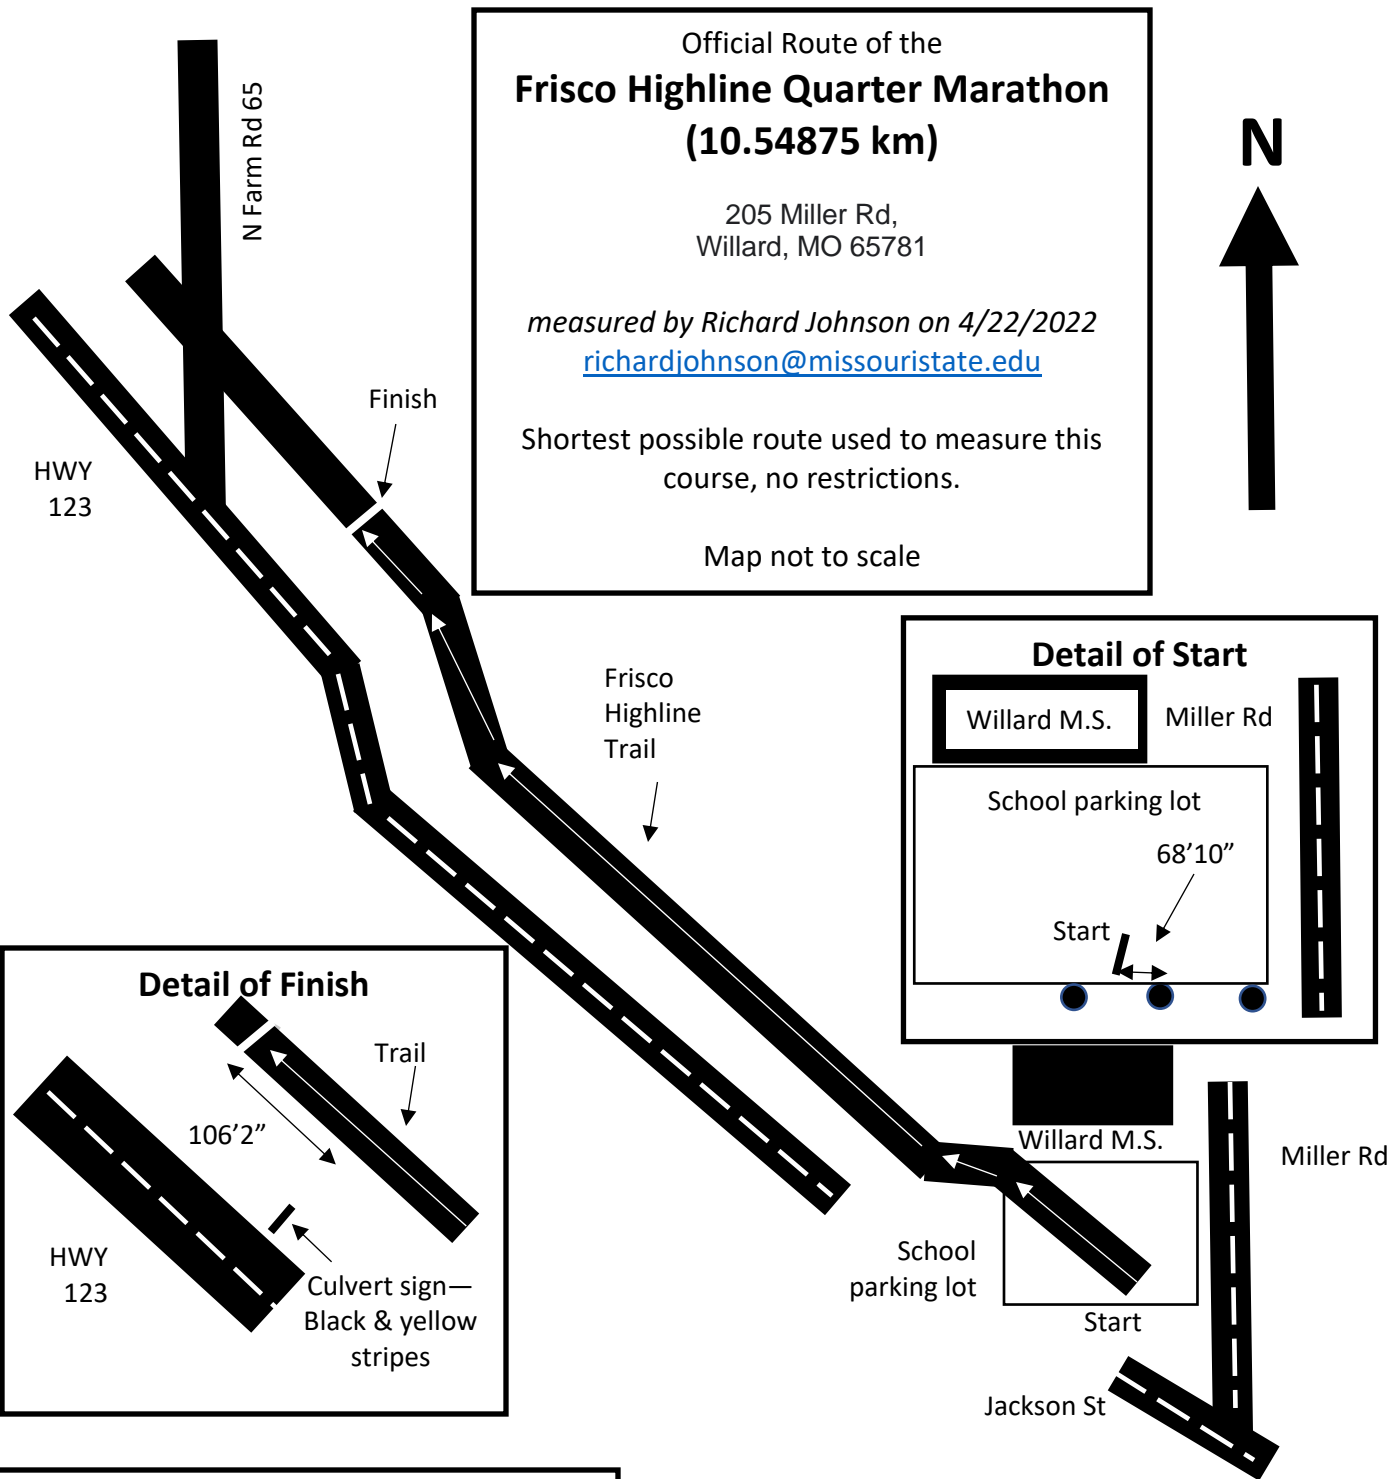

Official Route of the  
**Frisco Highline Quarter Marathon**  
**(10.54875 km)**

205 Miller Rd,  
 Willard, MO 65781

measured by Richard Johnson on 4/22/2022  
[richardjohnson@missouristate.edu](mailto:richardjohnson@missouristate.edu)

Shortest possible route used to measure this  
 course, no restrictions.

Map not to scale

**List of Points as Measured**  
 (all marked with nail/washer and orange paint)

**Start:** On south end of parking lot, 68'10" west of center of 2<sup>nd</sup> light pole west of Miller Rd

**Finish:** On trail, 106' 2" NW of first culvert sign on HWY 123, SE of N Farm Rd 65