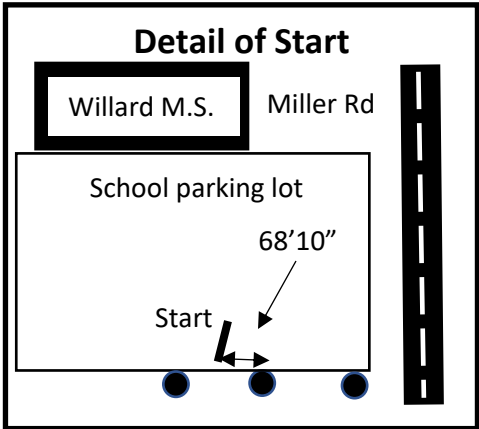

Official Route of the  
**Frisco Highline Quarter Marathon**  
**(10.54875 km)**

205 Miller Rd,  
 Willard, MO 65781

measured by Richard Johnson on 4/22/2022  
[richardjohnson@missouristate.edu](mailto:richardjohnson@missouristate.edu)

Shortest possible route used to measure this  
 course, no restrictions.

Map not to scale

**List of Points as Measured**  
 (all marked with nail/washer and orange paint)

**Start:** On south end of parking lot, 68'10" west of center of 2<sup>nd</sup> light pole west of Miller Rd

**Finish:** On trail, 106' 2" NW of first culvert sign on HWY 123, SE of N Farm Rd 65