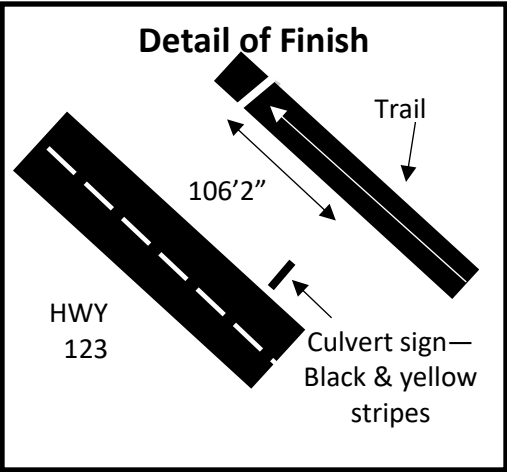

Official Route of the  
**Frisco Highline Quarter Marathon**  
**(10.54875 km)**

205 Miller Rd,  
 Willard, MO 65781

measured by Richard Johnson on 4/22/2022  
[richardjohnson@missouristate.edu](mailto:richardjohnson@missouristate.edu)

Shortest possible route used to measure this  
 course, no restrictions.

Map not to scale

**List of Points as Measured**  
 (all marked with nail/washer and orange paint)

**Start:** On south end of parking lot, 68'10" west of center of 2<sup>nd</sup> light pole west of Miller Rd

**Finish:** On trail, 106' 2" NW of first culvert sign on HWY 123, SE of N Farm Rd 65