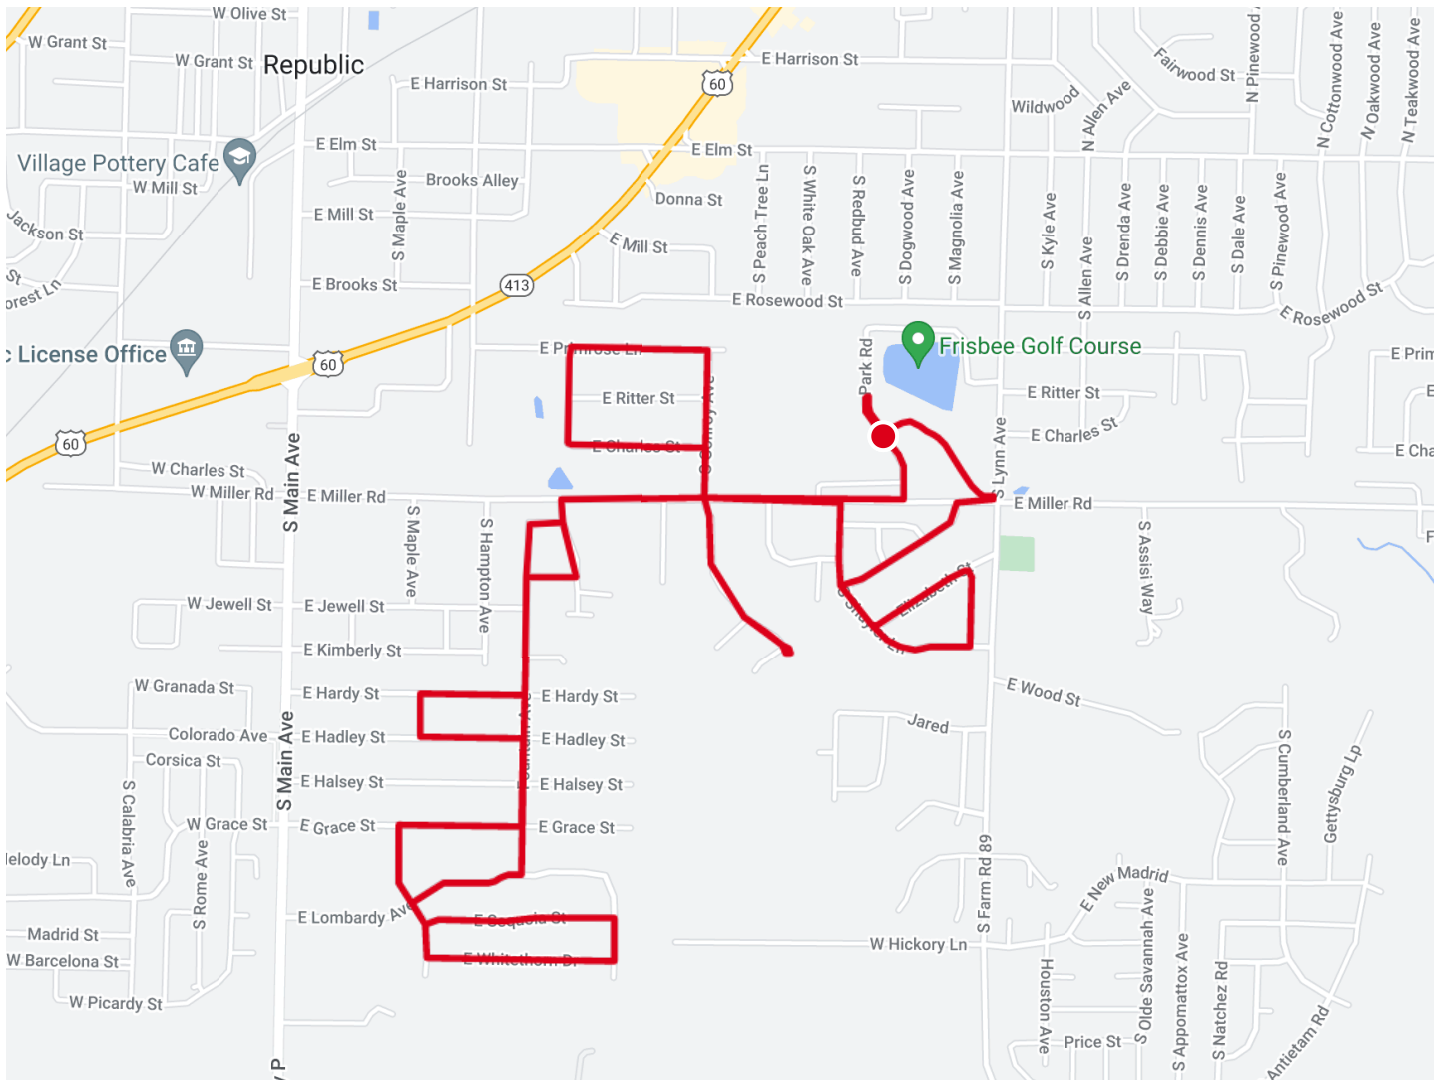

2023 PS 10K RUN

6.23 mi
Distance

102 ft
Elevation Gain

Run
Activity Type

Notes

Map data ©2023 Google