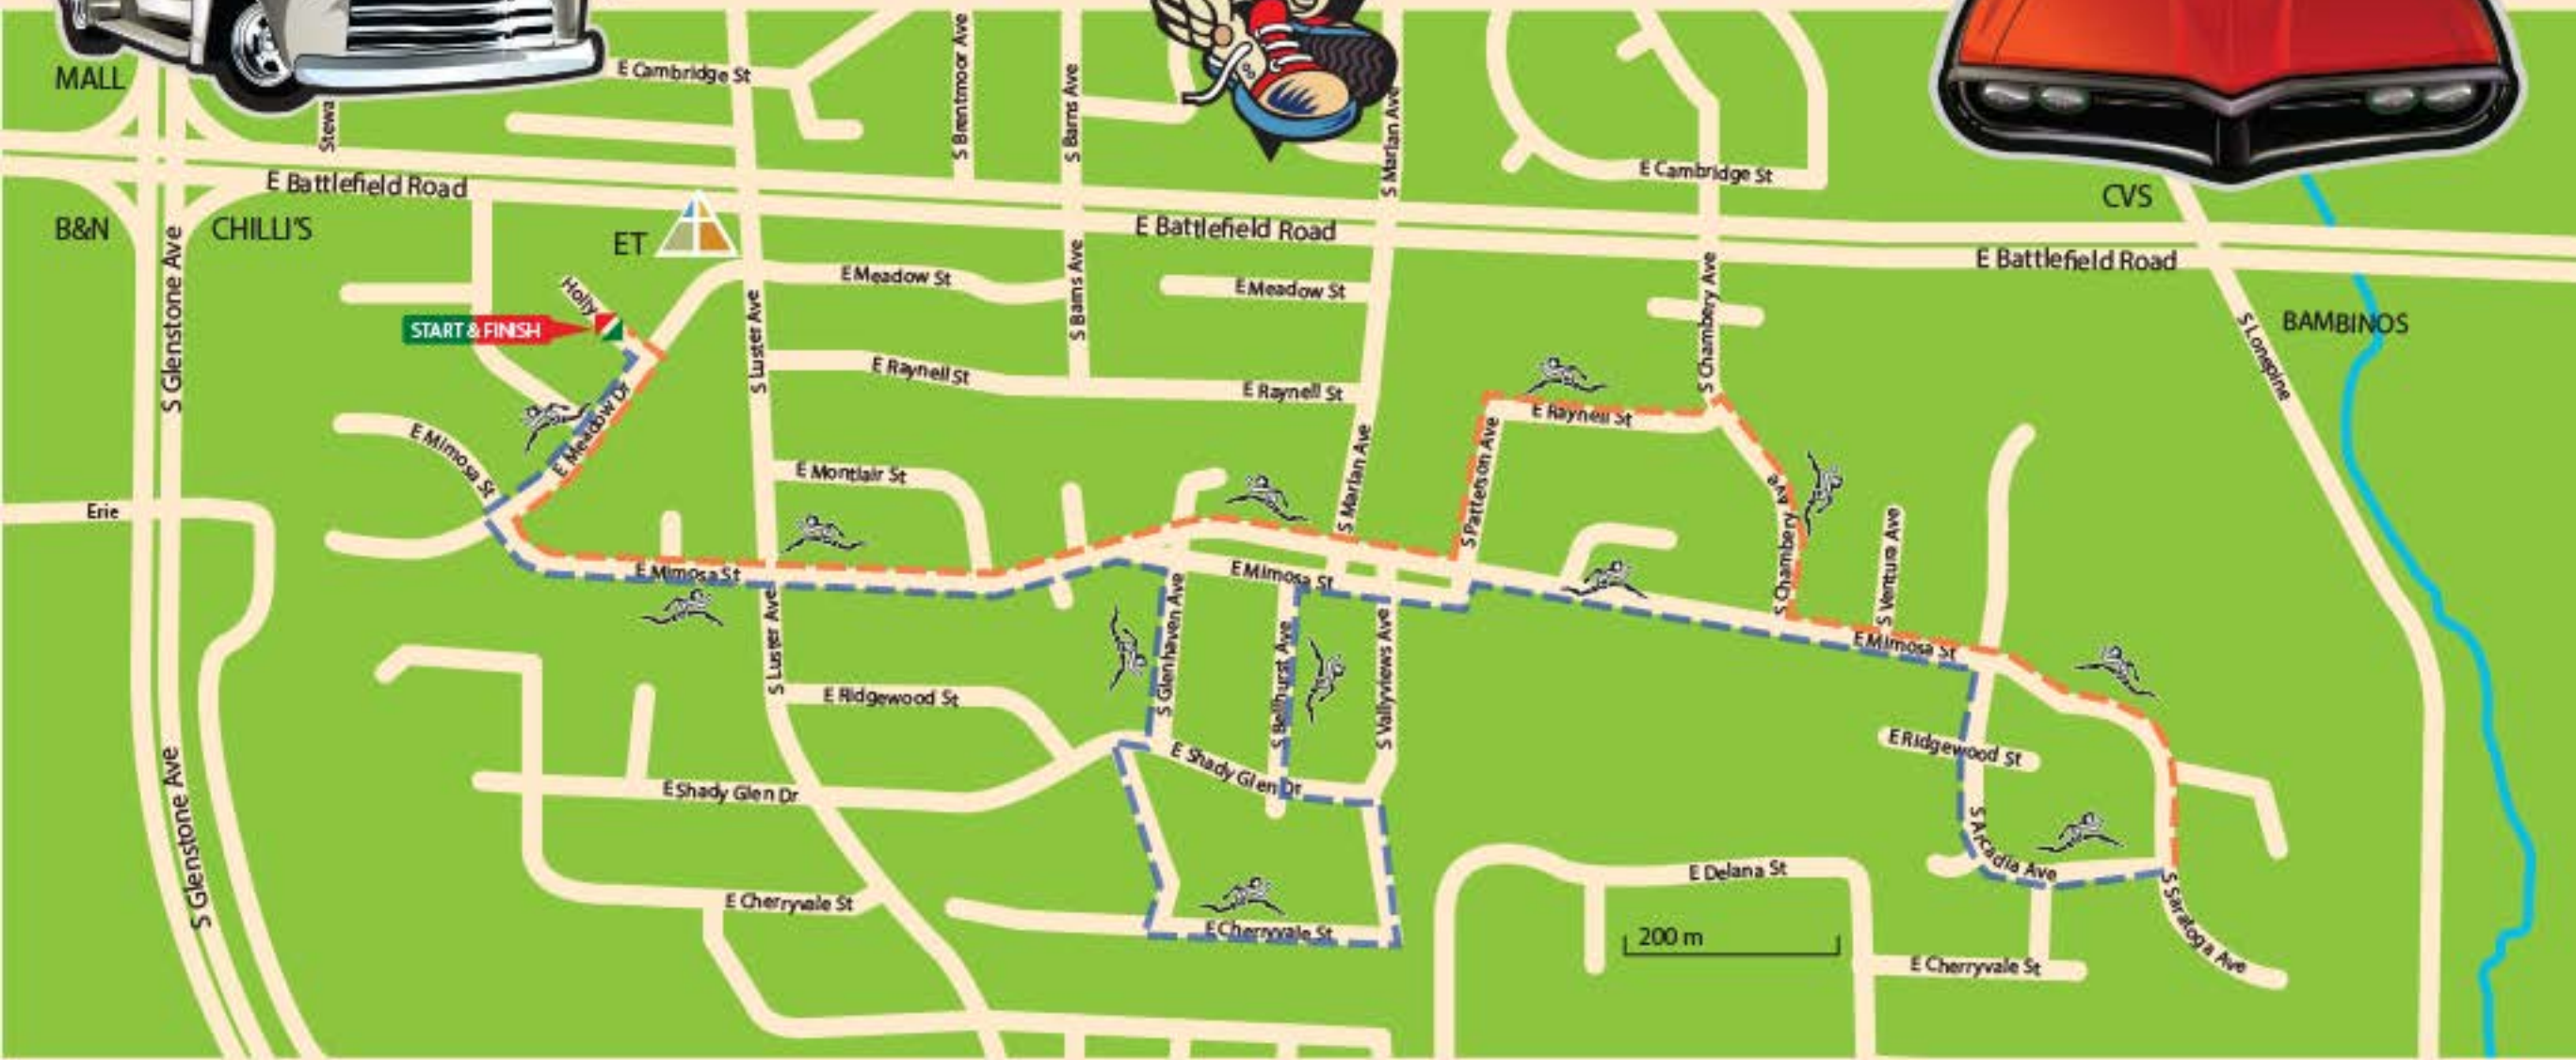

Royal Run & Rides

Evangel Temple
2020 E. Battlefield, Springfield MO