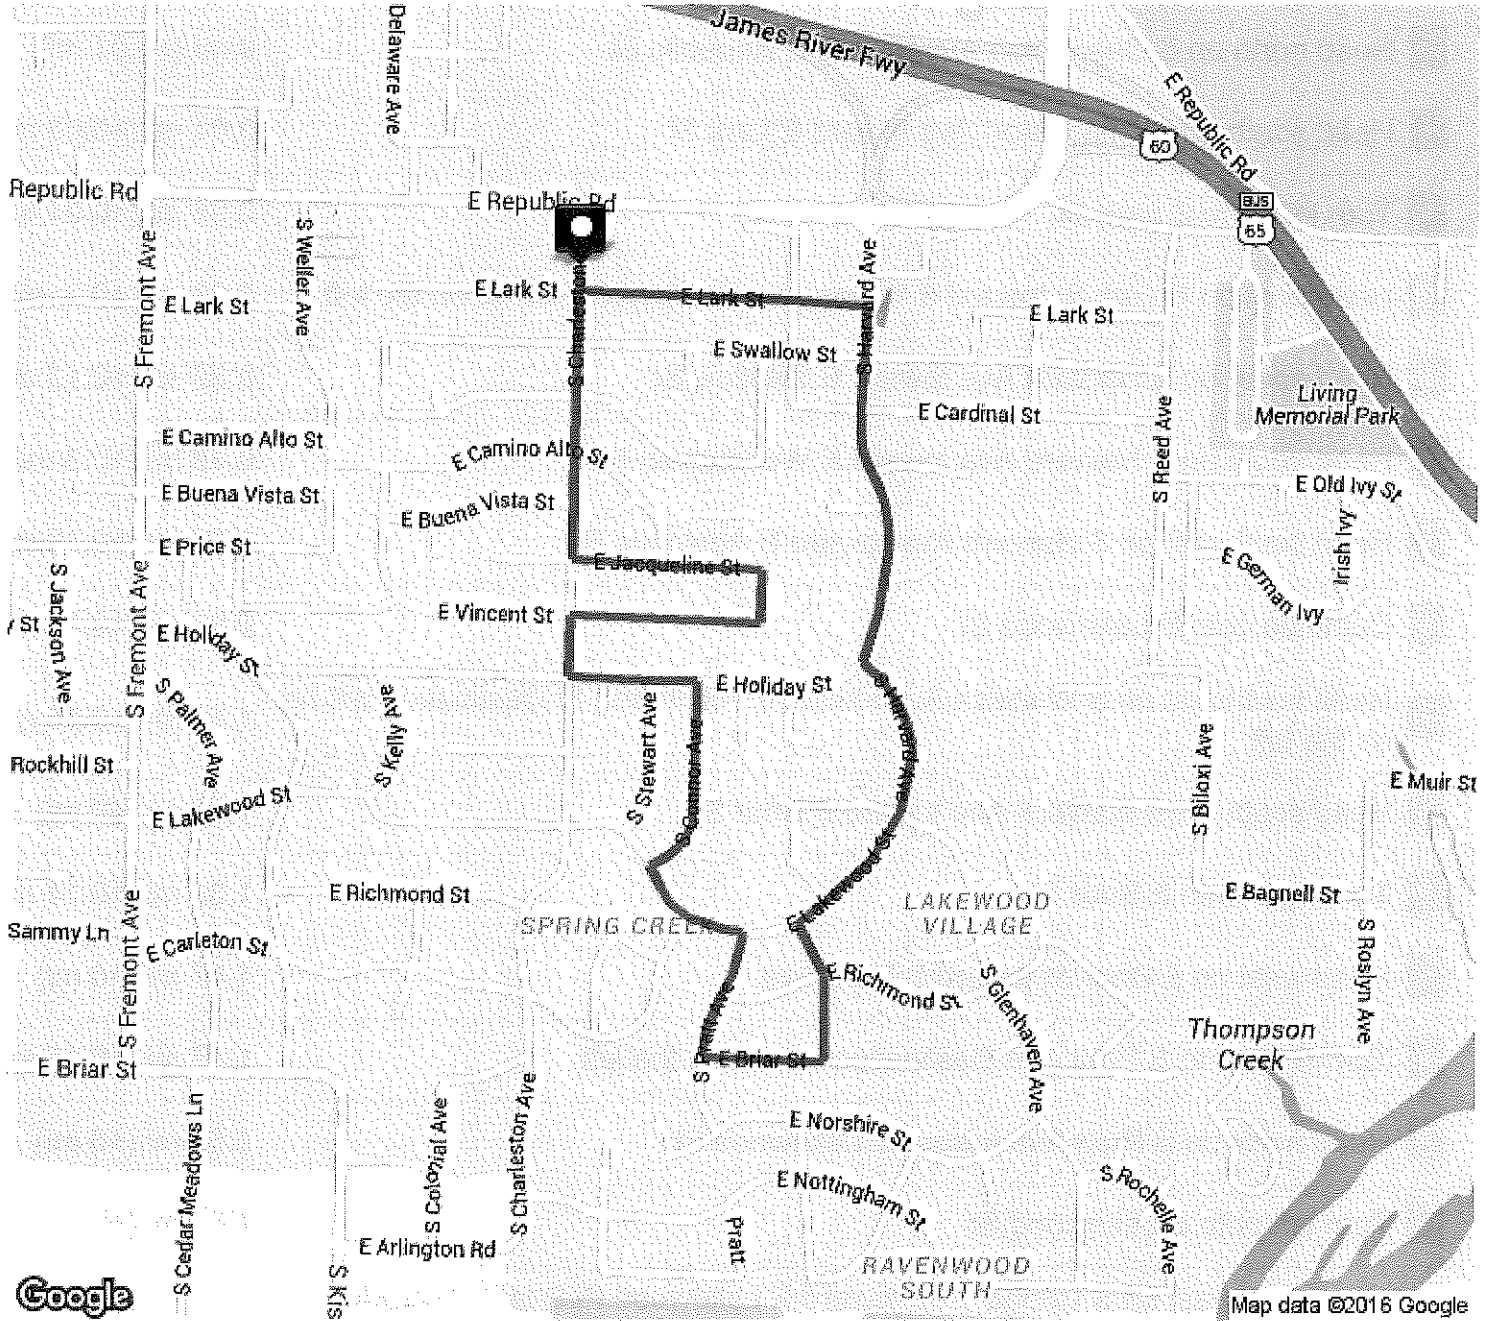

Run for the Son 2016
 Distance: 3.06 mi
 Elevation: 87.78 ft (Max: 1,306.4 ft)

mapmyrun

Google

Map data ©2016 Google

ELEVATION (ft)

Copyright (c) 2016 MapMyFitness Inc.